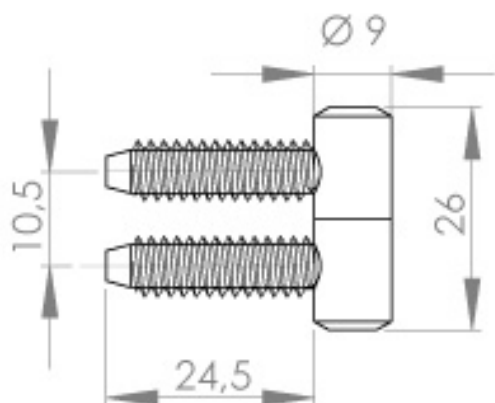

PRODUCT SHEET

Description:

Pin Hinge, $\varnothing 9 \times 26$ mm, 10,5mm Pin Distance, Steel Brass Pl, Pin Size: 2 x M6x24,5mm

Item number:

15.08.040-0

Units	Box	Carton	HS Code	Barcode
Pcs.		500	8302100090	 5704866055932